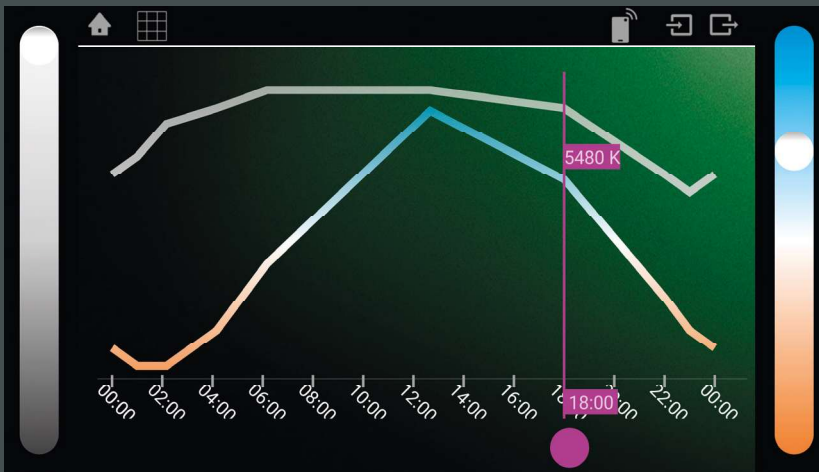

Licht-Management-Systeme